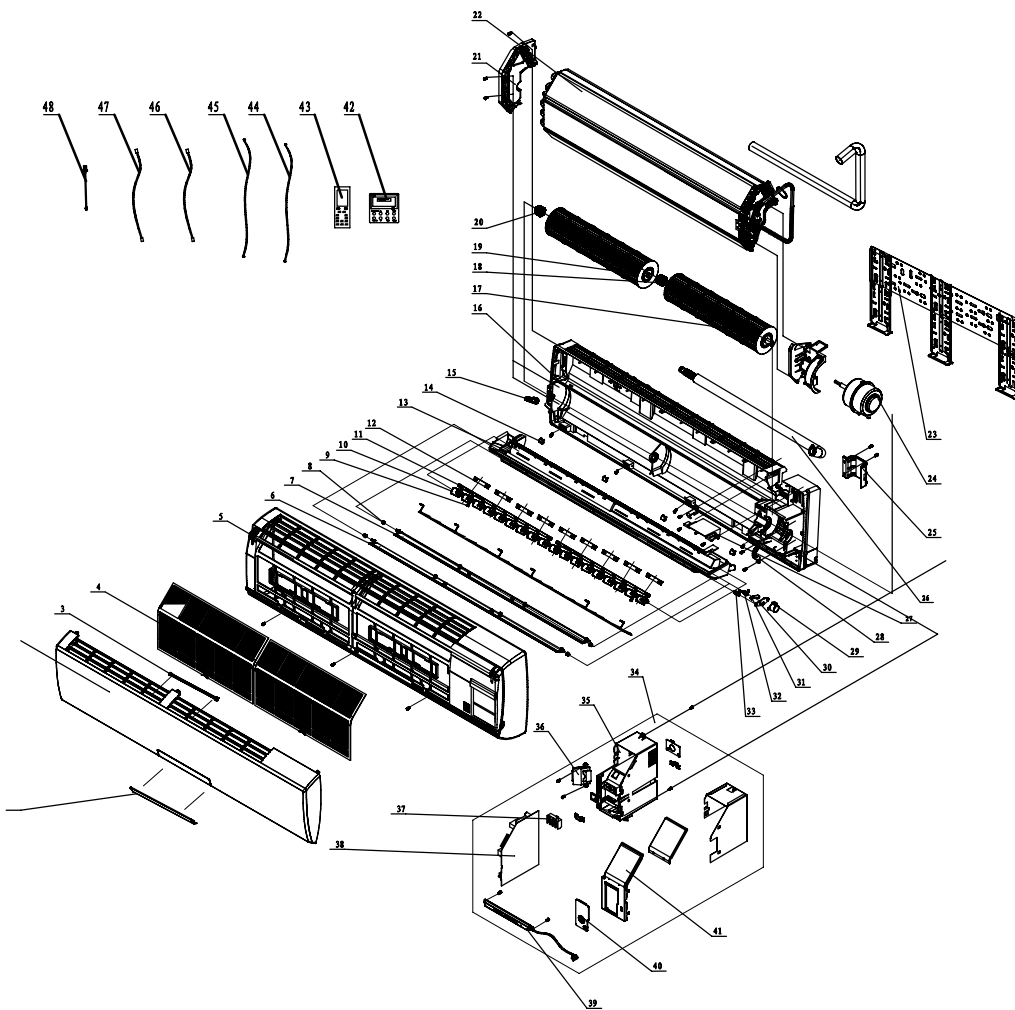

TOSOT Parts Diagram

48	Ambient Temperature Sensor	
47	Tube Sensor	
46	Signal Wire	
45	Power Cord	
44	Connecting Cable	
43	Remote Controller	
42	Display Board	
41	Electric Box Cover	
40	Electric Box Cover	
39	Display Board	
38	Main Board	
37	Terminal Board	
36	Transformer	
35	Electric Box	
34	Electric Box Assy	
33	Lower crank	
32	Upper Crank	
31	Crank-guide	
30	Press plate (crank)	
29	Step Motor	
28	Motor Fixed Clip	
27	Cover Plate	
26	Drainage hose	
25	Pipe Clamp	
24	Fan Motor	
23	Wall Mounting Frame	
22	Evaporator Assy	
21	Left Evaporator Support	
20	O-Gasket sub-assy of Bearing	
19	Cross Flow Fan 2	
18	Bearing Holder sub-assy	
17	Cross Flow Fan 1	
16	Rear Case Sub-Assy	
15	Rubber Plug (Water Tray)	
14	Screw Cover	
13	Water Tray	
12	Louver Clamp	
11	Connecting Rod	
10	Air Louver 1	
9	Air Louver 2	
8	Axle Bush	
7	Lower guide louver	
6	Upper Guide Louver	
5	Front Case Sub-Assy	
4	Filter Sub-Assy	
3	Stand bar	
2	Front Panel	
1	Receiver Window	