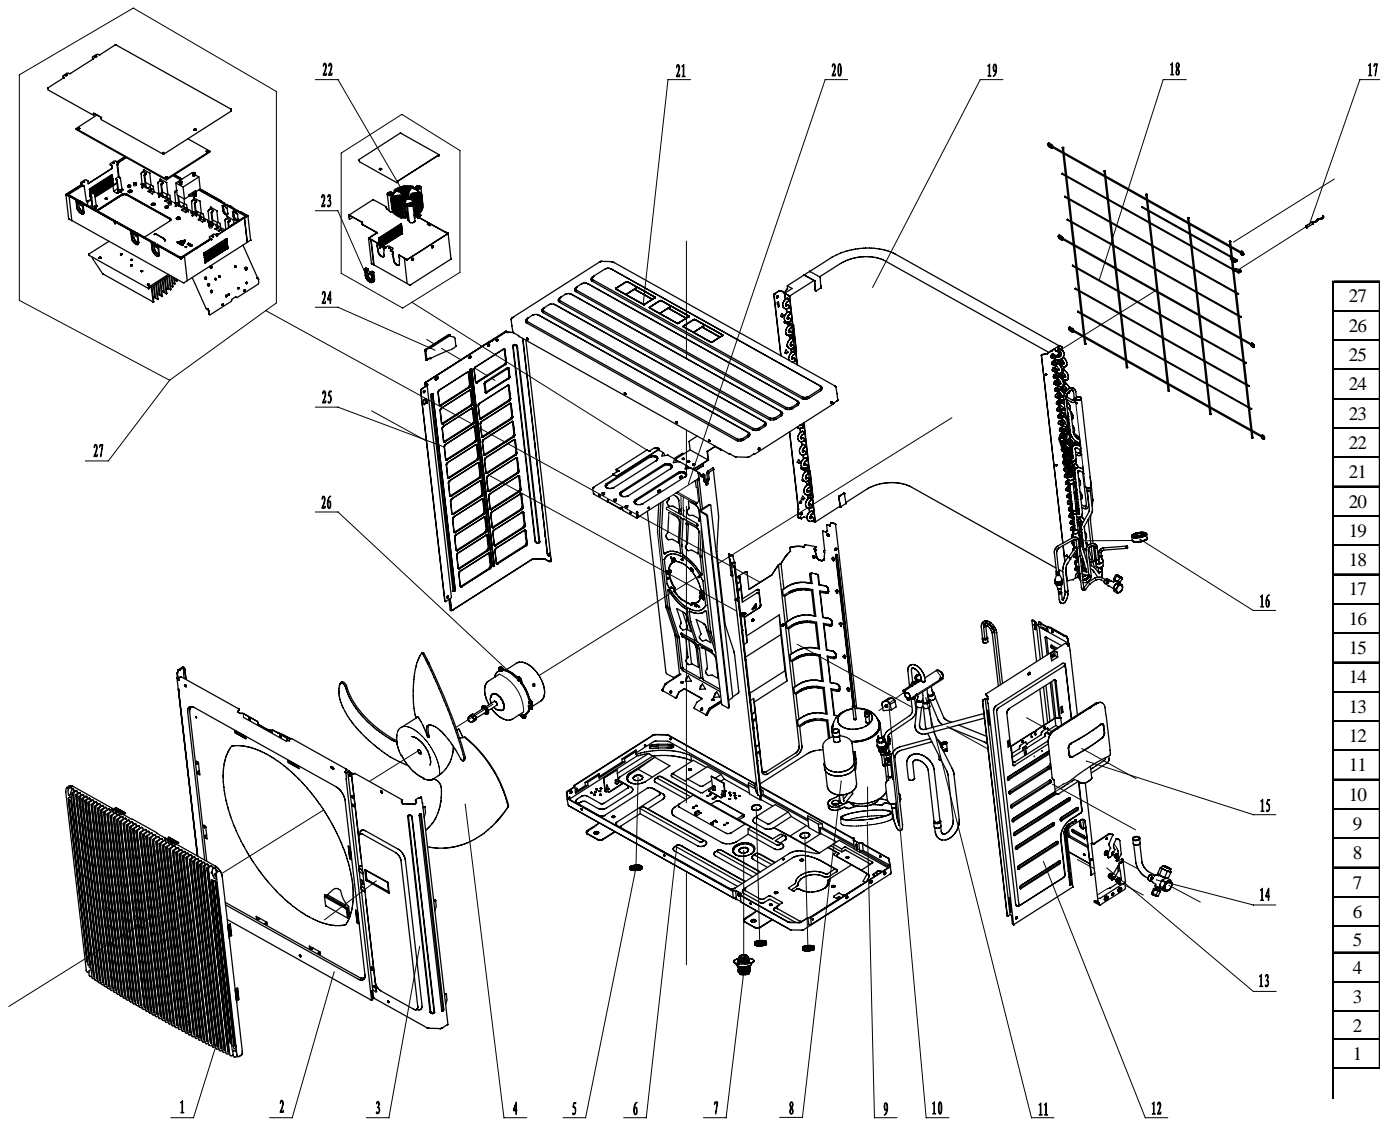

TOSOT Parts Diagram

27	Electric Box Assy	
26	Fan Motor	
25	Left Side Plate	
24	left handle	
23	Pass wire ring sub-assy	
22	PFC Inductance	
21	Top Cover Sub-Assy	
20	Motor Support Sub-Assy	
19	Condenser Assy	
18	Rear Grill	
17	Temperature Sensor	
16	Electric expand valve fitting	
15	Big Handle	
14	Cut-off Valve	
13	Valve Support Sub-Assy	
12	Right Side Plate	
11	4-way Valve Assy	
10	Magnet Coil	
9	electrical heater	
8	Compressor and fittings	
7	Drainage Connector	
6	Chassis Sub-assy	
5	Drainage Plug	
4	Axial Flow Fan	
3	Front Side Plate	
2	Cabinet	
1	Front Grill	